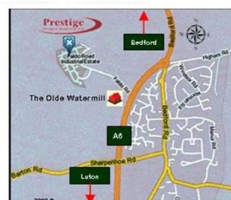

**River Bank
Book Bag**
£5.00e

**River Bank
Gym Bag**
£4.50e

River Bank Reversible Jacket
£18.00e

Unit 12 Barton Ind, Est,
Faldo Road, Barton Le Clay,
Bedfordshire. MK45 4RP

OPENING HOURS:
MONDAY - FRIDAY: 9.00am - 5.00pm.
SATURDAY: 9.00am - 1.00pm.
SUNDAY: CLOSED.